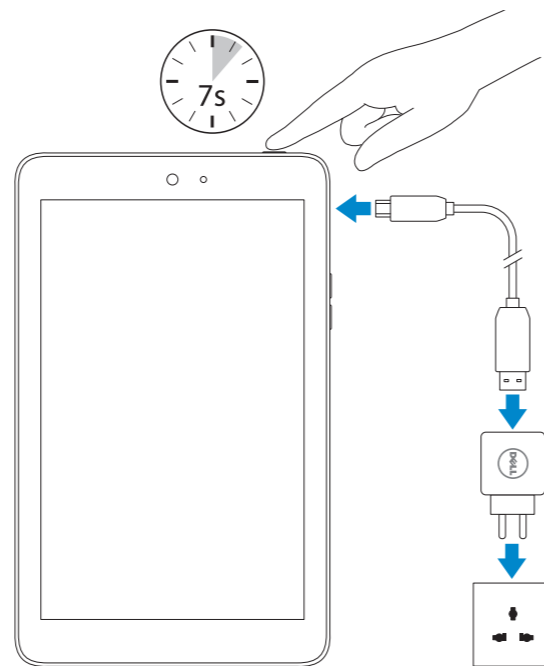

Venue 8

Quick Start Guide

Panduan Pengaktifan Cepat
Hướng Dẫn Bắt Đầu Nhanh
دليل البدء السريع

Scan for access
to support

Dell.com/QLR/tablets/3840

1 Connect the power cable and press the power button for 7 seconds

Sambungkan kabel daya dan tekan tombol daya selama 7 detik
Kết nối cáp nguồn vào và bấm nút nguồn trong 7 giây
قم بتوصيل كبل التيار واضغط على زر التشغيل لمدة 7 ثوانٍ