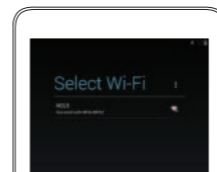

2 Finish Android setup

Selesaikan pengaturan Android | Hoàn tất cài đặt Android
Android إعداد

Connect to your network.
Sambungkan ke jaringan Anda.
Kết nối vào mạng của bạn.
قم بالتوصيل بالشبكة لديك.